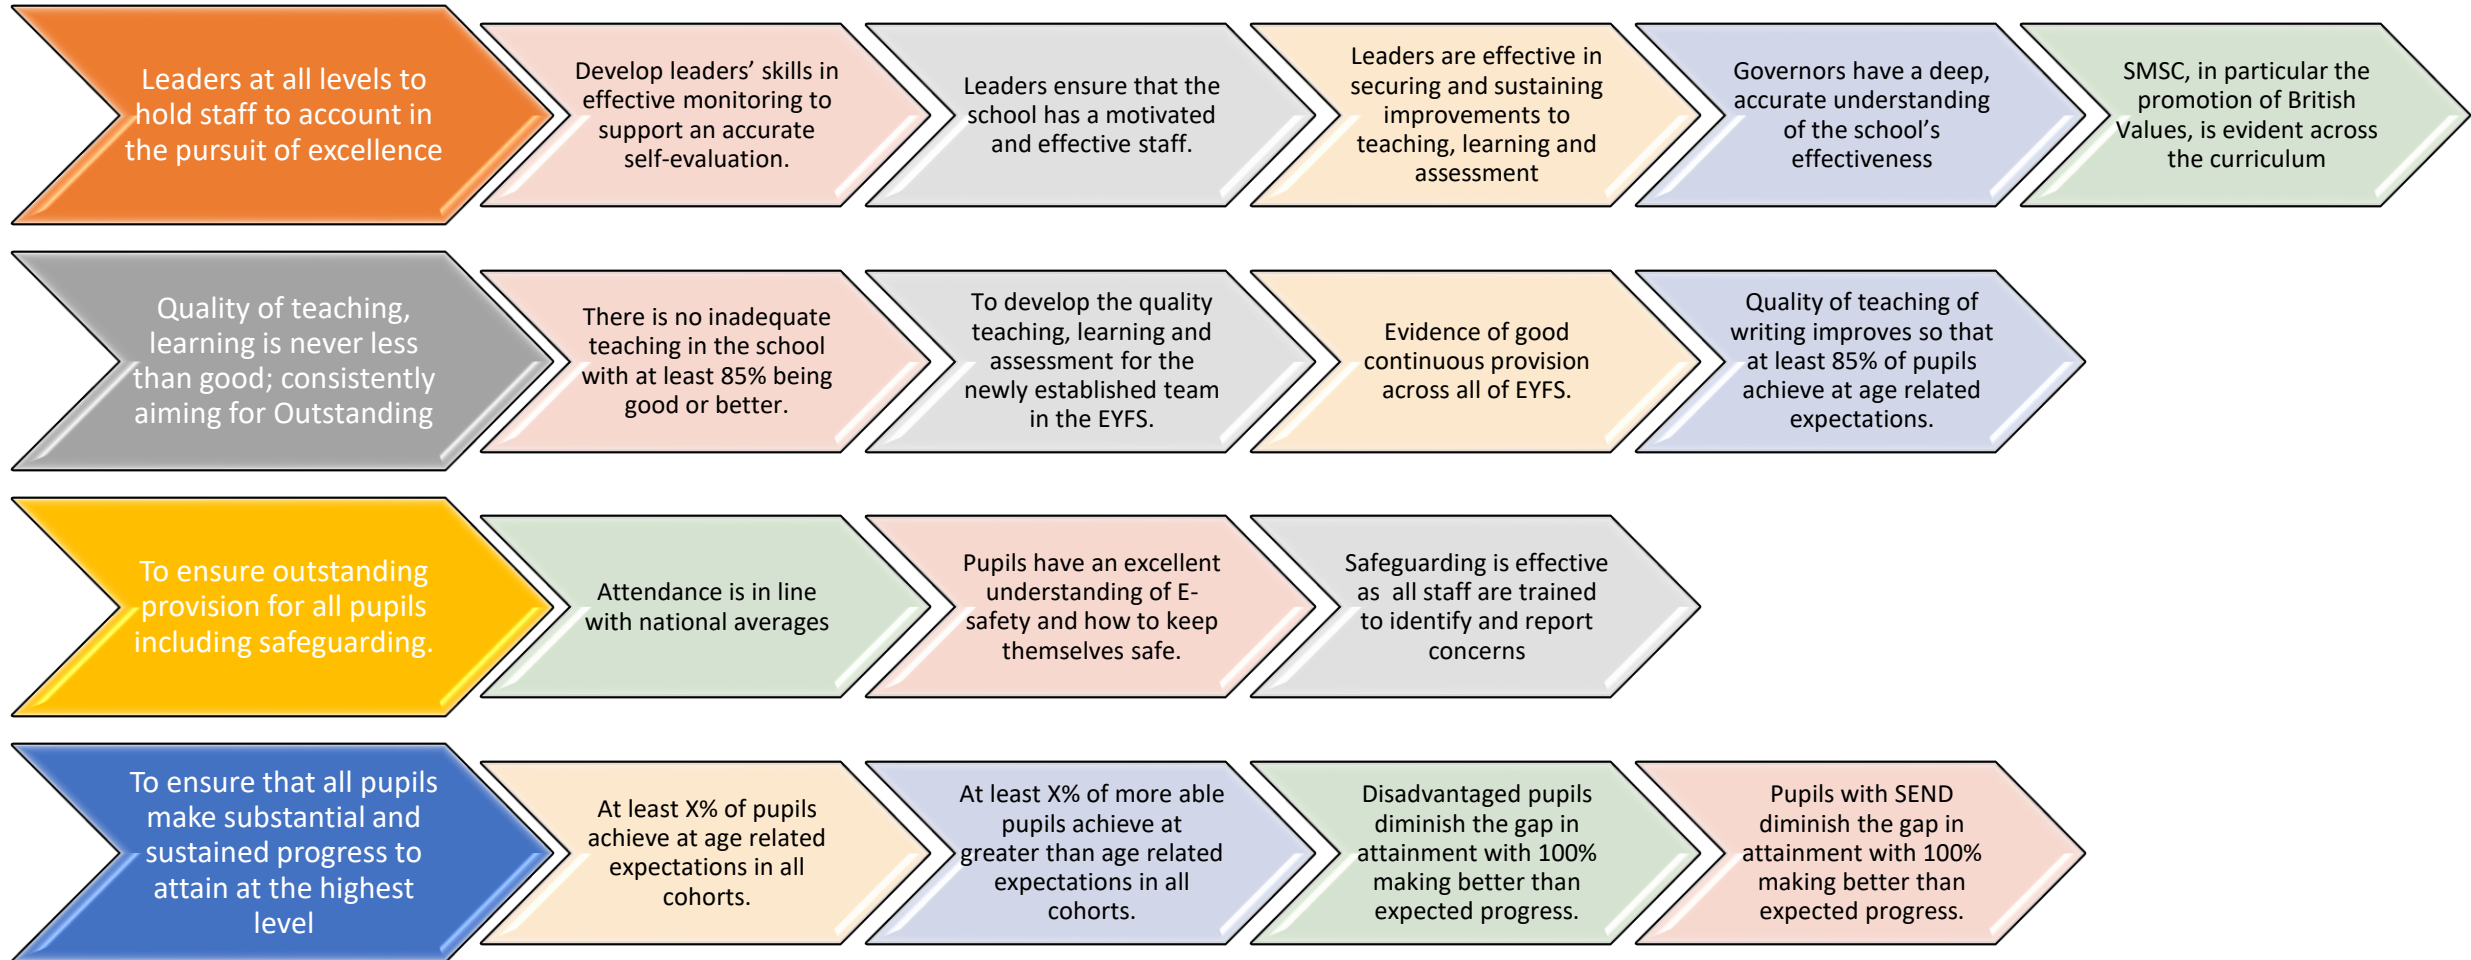

Woodthorne Primary – School Improvement Plan 2017-2018

X% = Each year group has their own specific target